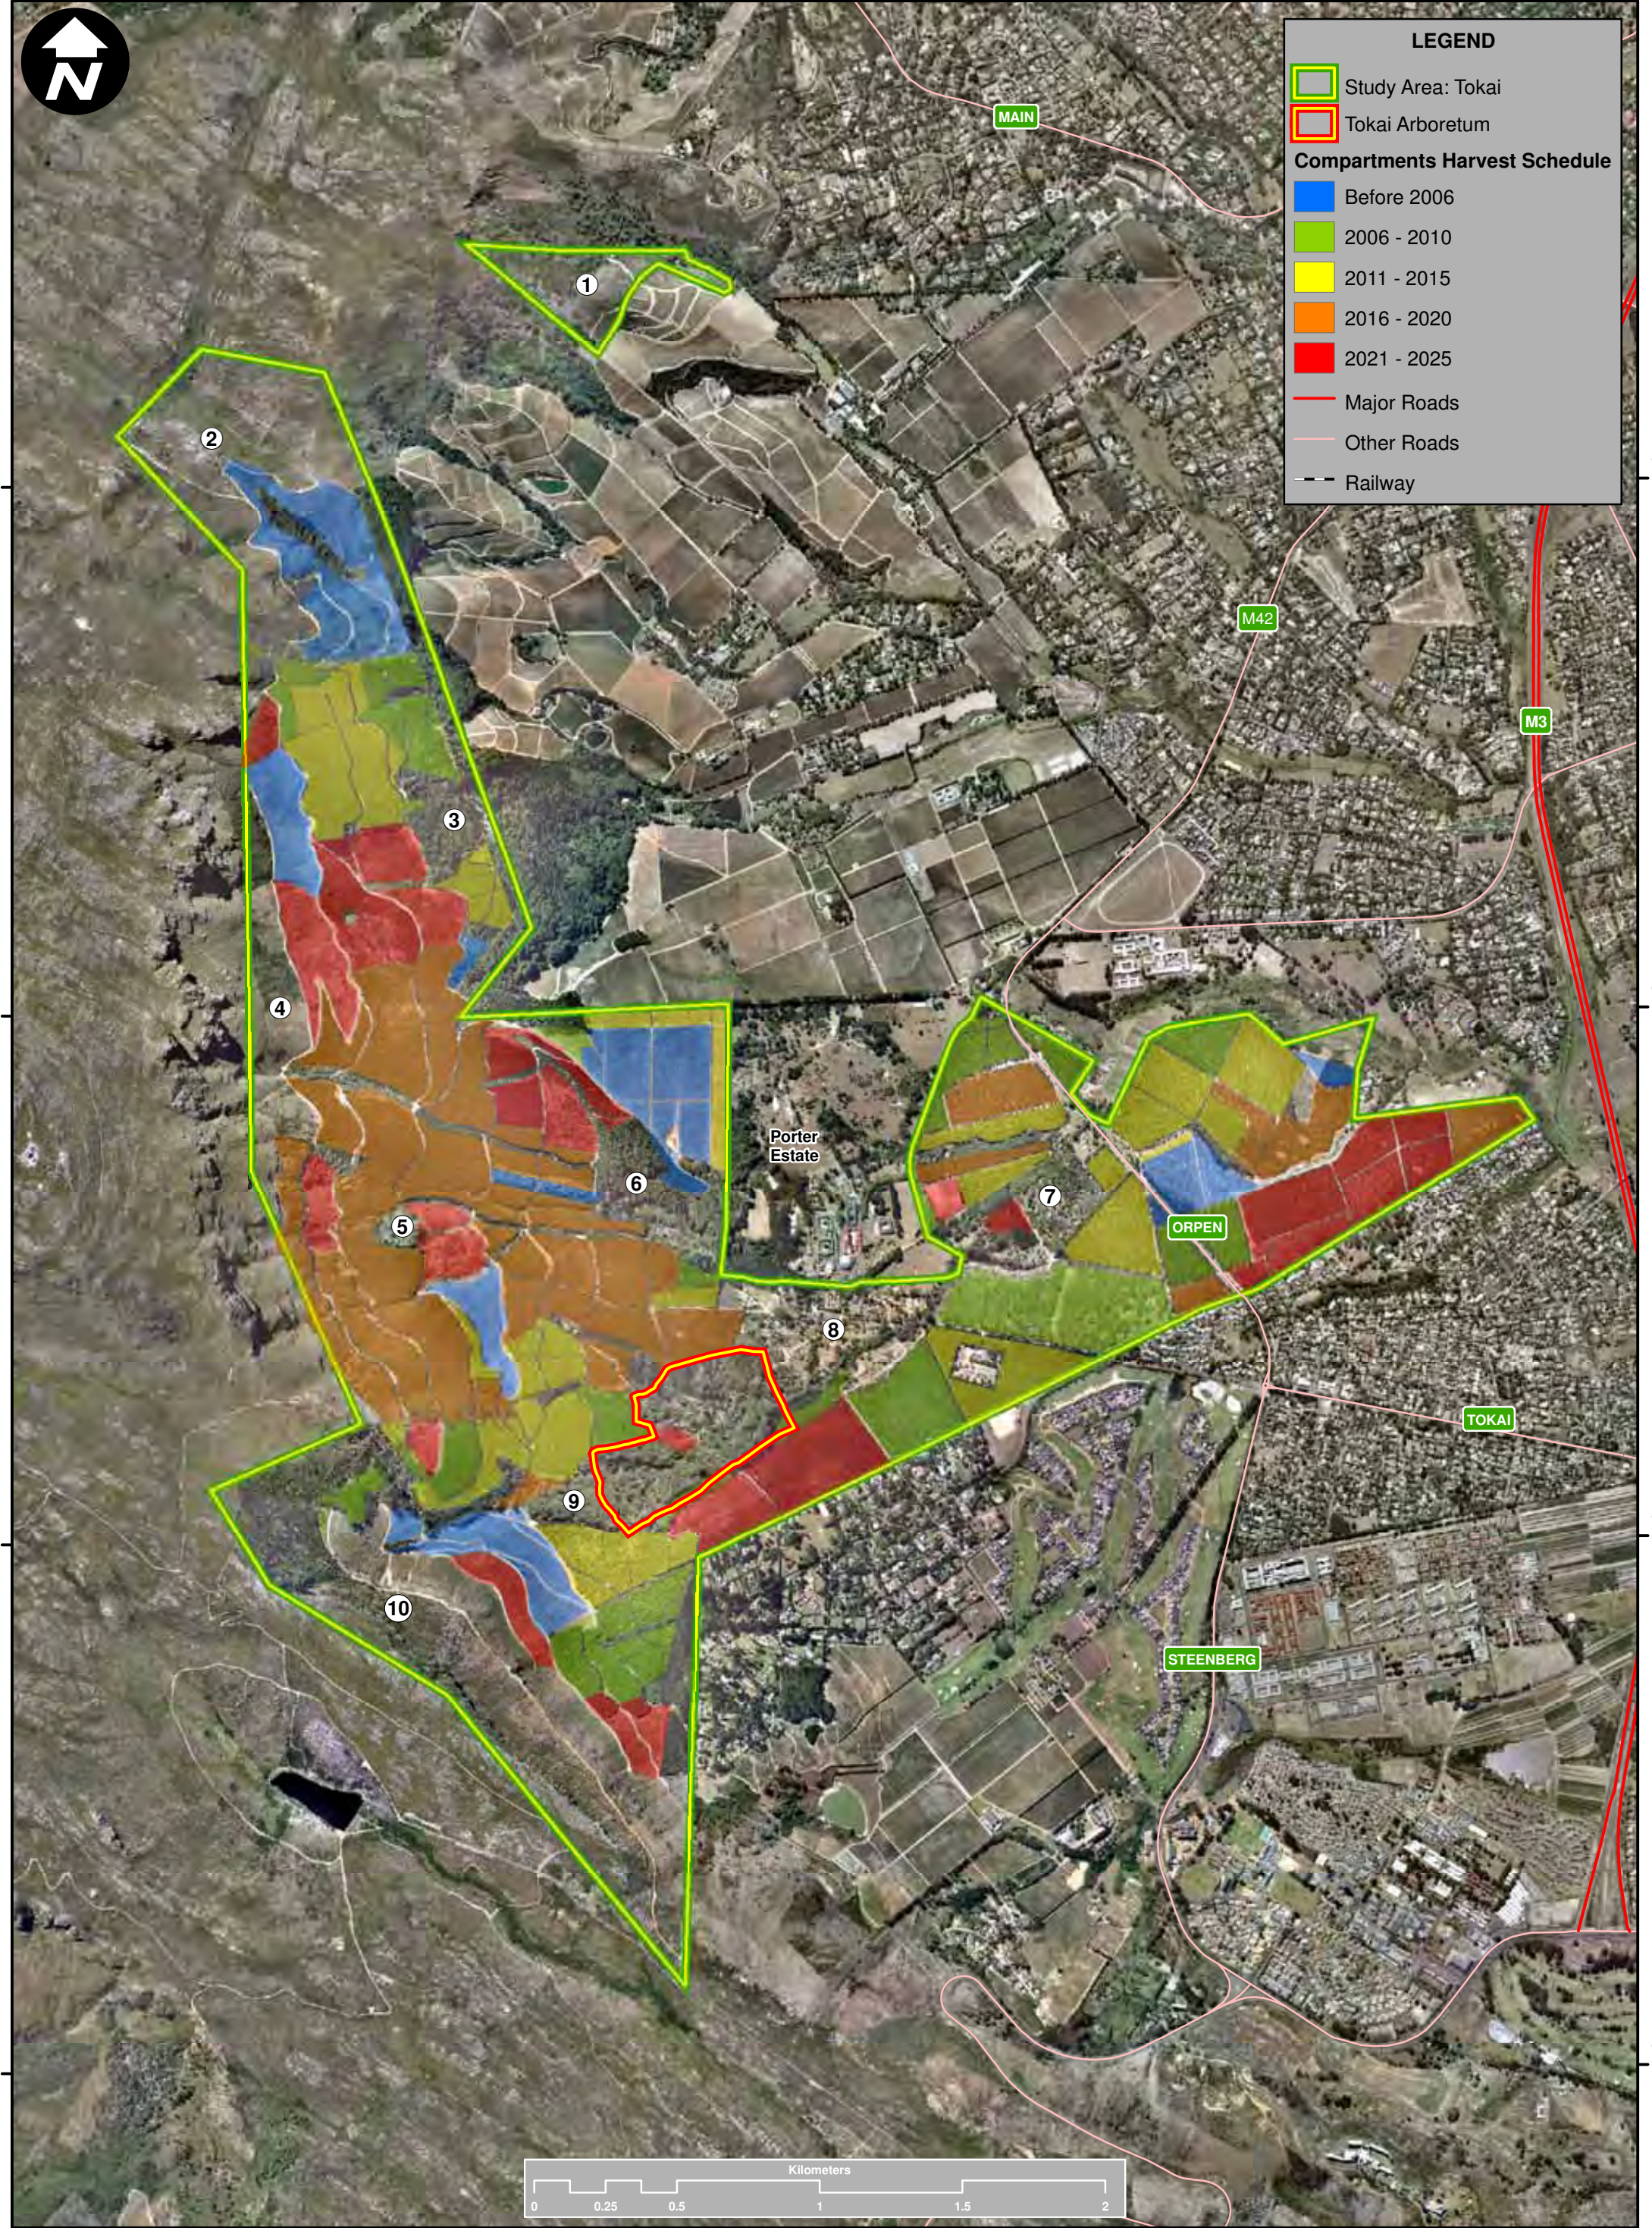

LEGEND

- Study Area: Tokai
- Tokai Arboretum

Compartments Harvest Schedule

- Before 2006
- 2006 - 2010
- 2011 - 2015
- 2016 - 2020
- 2021 - 2025

- Major Roads
- Other Roads
- Railway

**Project: Tokai/Cecilia Management Framework
Map 4B: Tokai - Plantation Harvest Schedule**